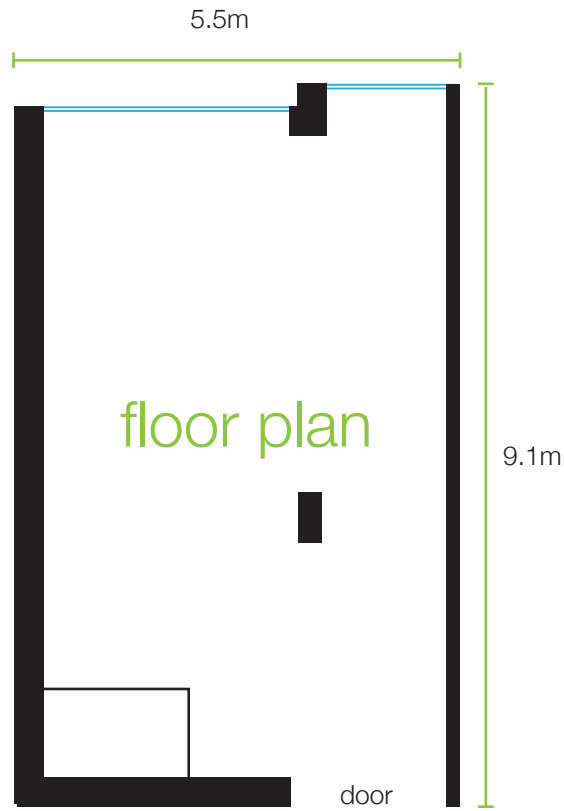

urban™

ST LEONARDS • SYDNEY

More than a hotel  
HOTELURBAN.COM.AU

room capacities

room dimensions

theatre	classroom	u-shape	boardroom	cabaret	banquet	cocktail	height	length	width	sq metres
30	12	15	14	20	20	20	2.7m	9.1m	5.5m	50.0