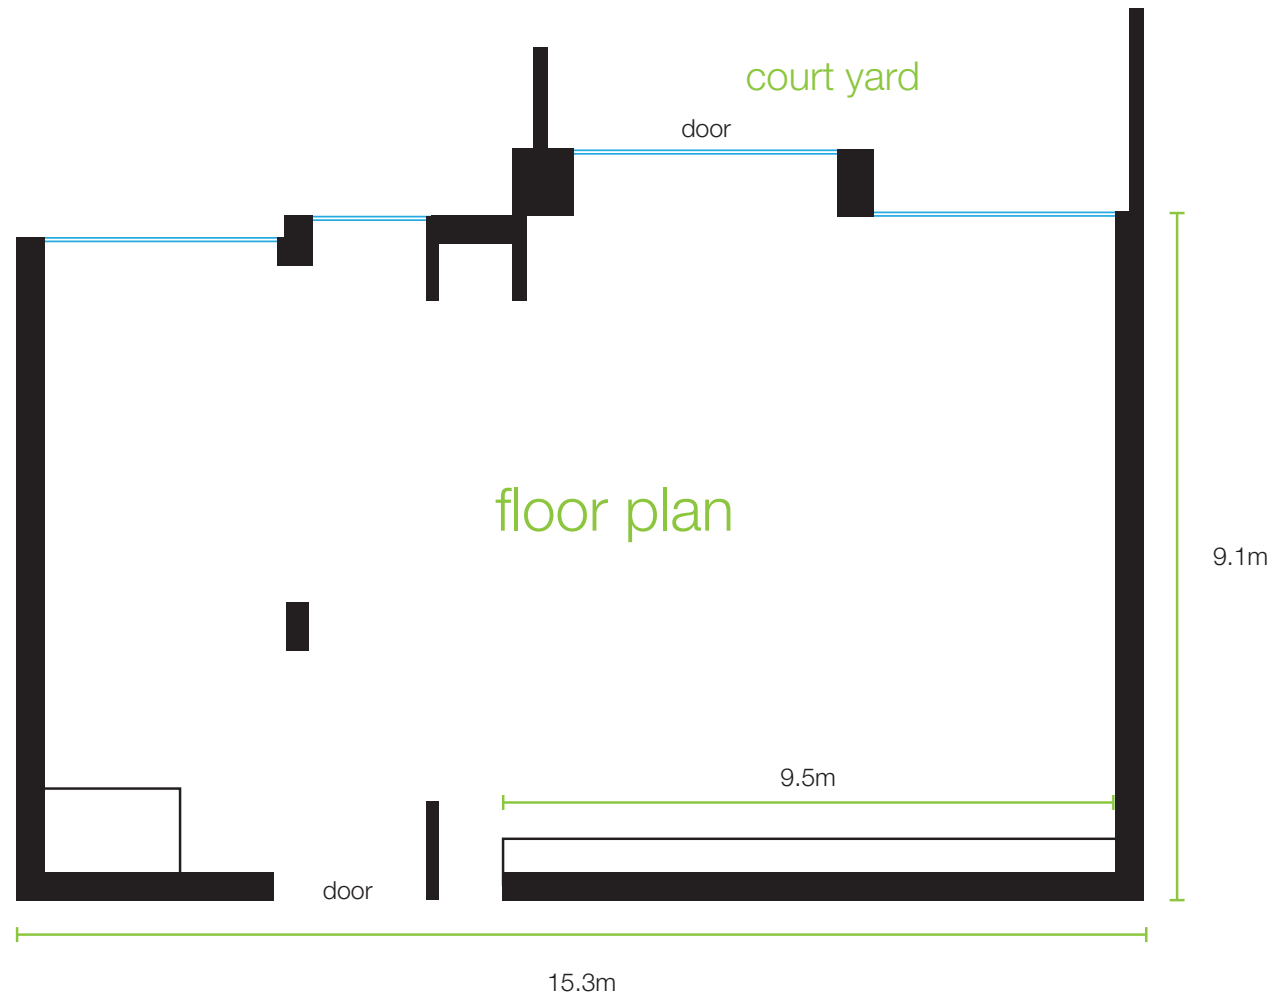

urban™

ST LEONARDS • SYDNEY

More than a hotel
HOTELURBAN.COM.AU

room capacities

room dimensions

theatre	classroom	u-shape	boardroom	cabaret	banquet	cocktail	height	length	width	sq metres
100	50	40	36	60	80	110	2.7m	9.1m	15.3m	139.0