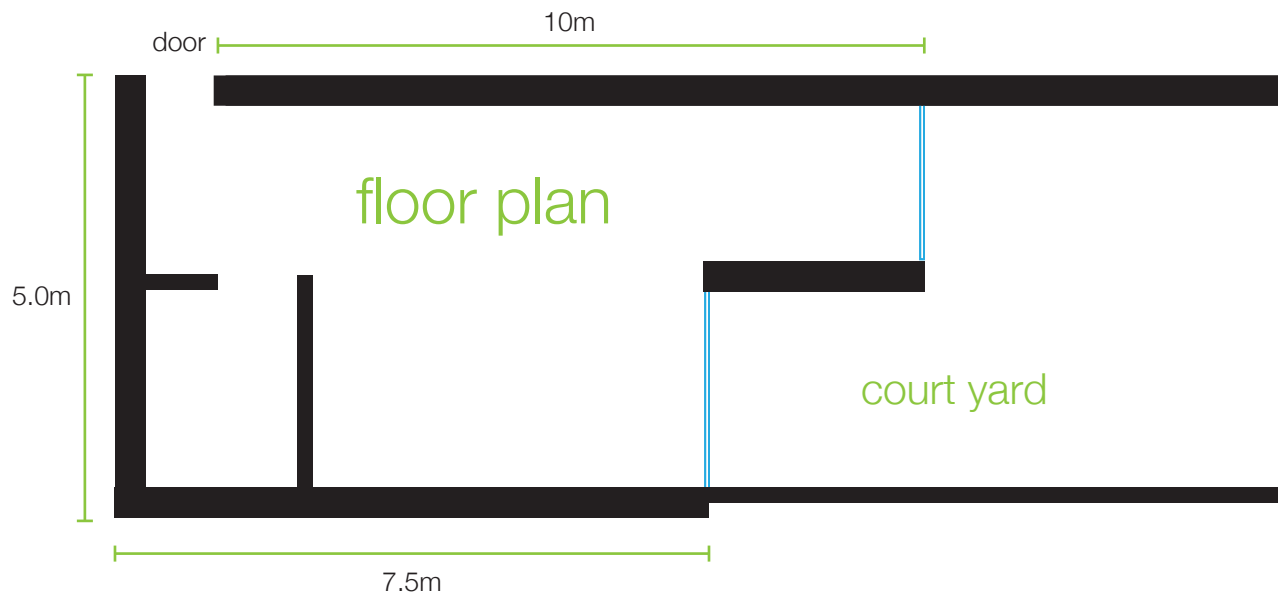

urban™

ST LEONARDS • SYDNEY

More than a hotel  
HOTELURBAN.COM.AU

chat

room capacities

room dimensions

theatre	classroom	u-shape	boardroom	cabaret	banquet	cocktail	height	length	width	sq metres
-	-	-	12	-	-	-	2.7m	6.0m	5.0m	41.0